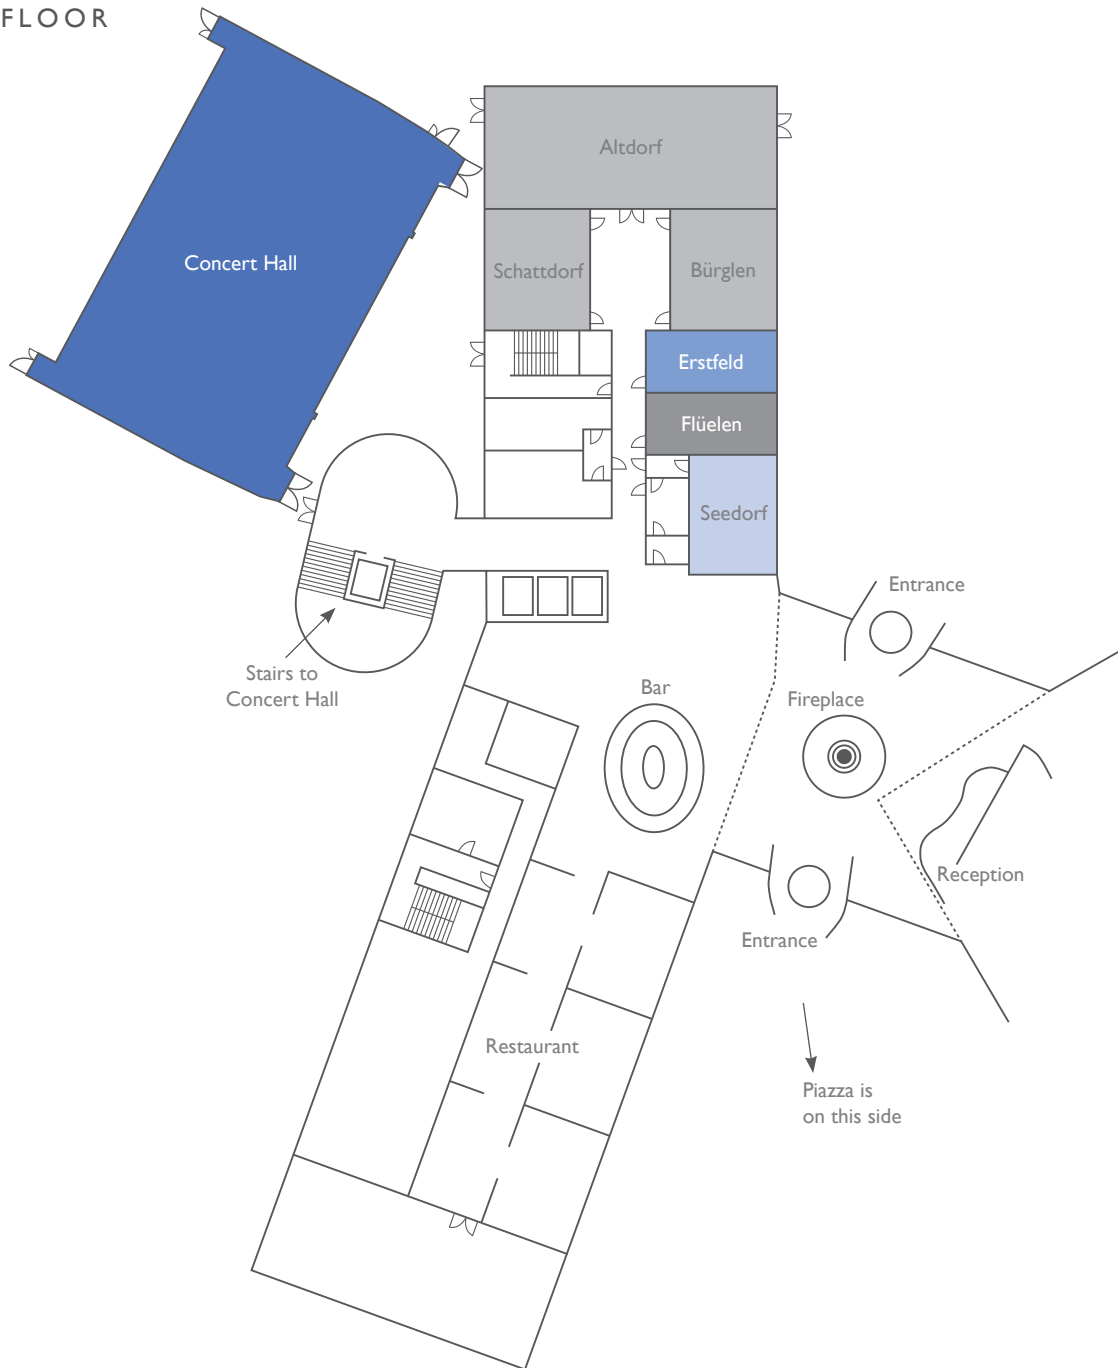

GROUND FLOOR

MEETING ROOMS - GROUND FLOOR							
MEETING ROOM	m ²	Theatre	Boardroom	Parliament	U-shape	Banquet	Cabaret
Altdorf	142	100	24	50	26	30	24
Bürglen	49	35	12	14	15	10	8
Schattdorf	49	35	12	14	15	10	8
Altdorf + Bürglen + Schattdorf	-	-	-	-	-	50	-
Erstfeld	29	-	12	-	-	-	-
Flüelen	29	-	12	-	-	-	-
Seedorf	37	28	14	14	16	10	8
CONCERT HALL - I							
Concert Hall	477	700	-	200	-	324	270